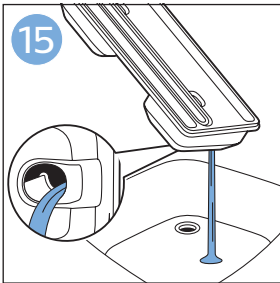

FC6904, FC6902

CP0178/01

www.philips.com/support

A diagram showing a white plastic case with a blue blade inserted into it. To the right is a circular icon containing a blue person symbol and a document with a warning sign. Below the case is the text 'CP0178/01' and a blue arrow pointing to the right. At the bottom right is the URL 'www.philips.com/support'.