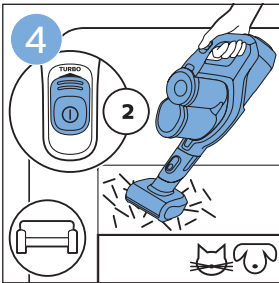

FC6904, FC6902

CP0178/01

www.philips.com/support

A diagram showing a white plastic case with a blue blade inserted into it. To the right is a circular icon containing a blue person symbol and a document with a warning sign. Below the case is the text 'CP0178/01' and a blue arrow pointing to the right. At the bottom right is the URL 'www.philips.com/support'.