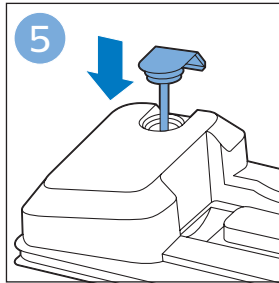

FC6904, FC6902

CP0178/01

www.philips.com/support

A diagram showing a white plastic case with a blue blade inserted into it. To the right is a circular icon containing a blue person symbol and a document with a warning sign. Below the case is the text 'CP0178/01' and a blue arrow pointing to the right. At the bottom right is the URL 'www.philips.com/support'.