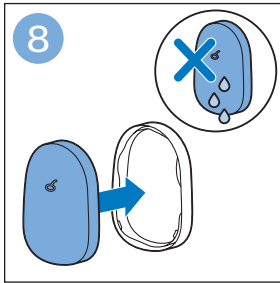

www.philips.com/support