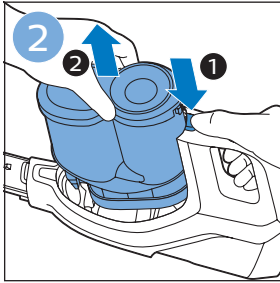

www.philips.com/support