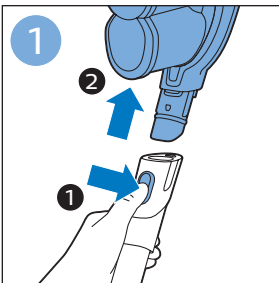

FC6904, FC6902

CP0178/01

www.philips.com/support

A diagram showing a white plastic case with a blue blade inserted into it. To the right is a circular icon containing a blue person symbol and a document with a warning sign. Below the case is the text 'CP0178/01' and a blue arrow pointing to the right. At the bottom right is the URL 'www.philips.com/support'.