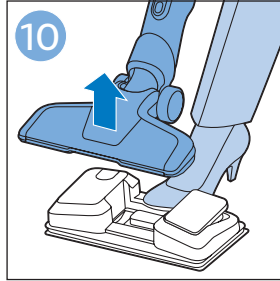

FC6904, FC6902

CP0178/01

www.philips.com/support

A diagram showing a white plastic case with a blue blade inserted into it. To the right is a circular icon containing a blue person symbol and a document with a warning sign. Below the case is the text 'CP0178/01' and a blue arrow pointing to the right. At the bottom right is the URL 'www.philips.com/support'.