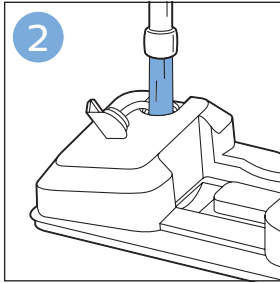

FC6904, FC6902

CP0178/01

www.philips.com/support

A diagram showing a white plastic case with a blue blade inserted into it. To the right is a circular icon containing a blue person symbol and a document with a warning sign. Below the case is the text 'CP0178/01' and a blue arrow pointing to the right. At the bottom right is the URL 'www.philips.com/support'.