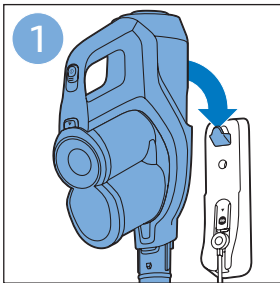

FC6904, FC6902

CP0178/01

www.philips.com/support

A diagram showing a white plastic case with a blue blade inserted into it. To the right is a circular icon containing a blue person symbol and a document with a warning sign. Below the case is the text 'CP0178/01' and a blue arrow pointing to the right. At the bottom right is the URL 'www.philips.com/support'.