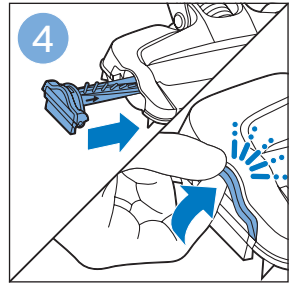

FC6904, FC6902