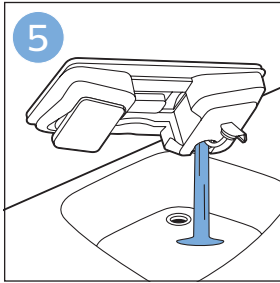

FC6904, FC6902

CP0178/01

www.philips.com/support

A diagram showing a white plastic case with a blue blade inserted into it. To the right is a circular icon containing a blue person symbol and a document with a warning sign. Below the case is the text 'CP0178/01' and a blue arrow pointing to the right. At the bottom right is the URL 'www.philips.com/support'.