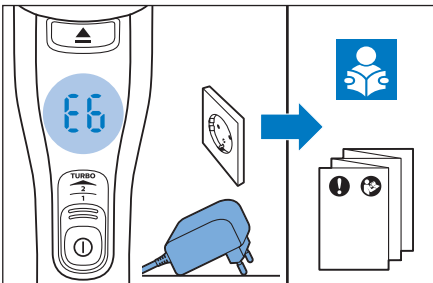

>75% recycled paper
>75% papier recyclé