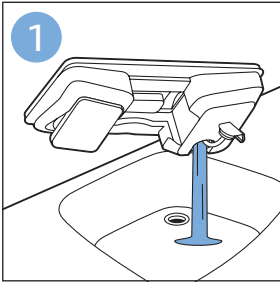

FC6904, FC6902

CP0178/01

www.philips.com/support

A diagram showing a white plastic case with a blue blade inserted into it. To the right is a circular icon containing a blue person symbol and a document with a warning sign. Below the case is the text 'CP0178/01' and a blue arrow pointing to the right. At the bottom right is the URL 'www.philips.com/support'.