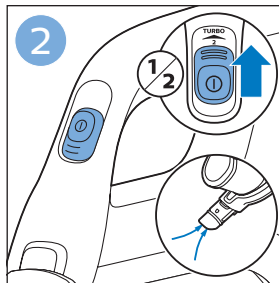

FC6904, FC6902

CP0178/01

www.philips.com/support

A diagram showing a white plastic case with a blue blade inserted into it. To the right is a circular icon containing a blue person symbol and a document with a warning sign. Below the case is the text 'CP0178/01' and a blue arrow pointing to the right. At the bottom right is the URL 'www.philips.com/support'.