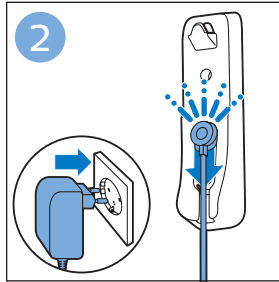

FC6904, FC6902

CP0178/01

www.philips.com/support

A diagram showing a white plastic case with a blue blade inserted into it. To the right is a circular icon containing a blue person symbol and a document with a warning sign. Below the case is the text 'CP0178/01' and a blue arrow pointing to the right. At the bottom right is the URL 'www.philips.com/support'.