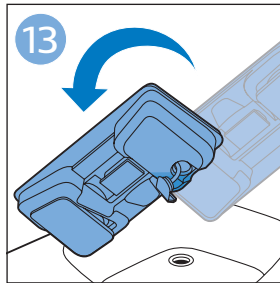

FC6904, FC6902

CP0178/01

www.philips.com/support

A diagram showing a white plastic case with a blue blade inserted into it. To the right is a circular icon containing a blue person symbol and a document with a warning sign. Below the case is the text 'CP0178/01' and a blue arrow pointing to the right. At the bottom right is the URL 'www.philips.com/support'.