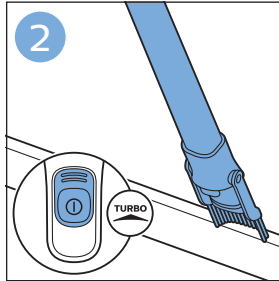

FC6904, FC6902

CP0178/01

www.philips.com/support

A diagram showing a white plastic case with a blue blade inserted into it. To the right is a circular icon containing a blue person symbol and a document with a warning sign. Below the case is the text 'CP0178/01' and a blue arrow pointing to the right. At the bottom right is the URL 'www.philips.com/support'.