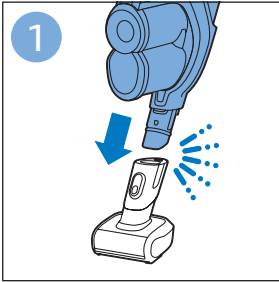

FC6904, FC6902

CP0178/01

www.philips.com/support

A diagram showing a white plastic case with a blue blade inserted into it. To the right is a circular icon containing a blue person symbol and a document with a warning sign. Below the case is the text 'CP0178/01' and a blue arrow pointing to the right. At the bottom right is the URL 'www.philips.com/support'.