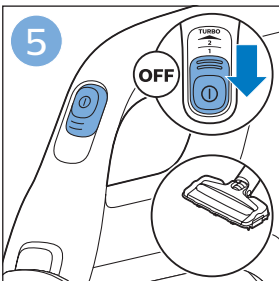

FC6904, FC6902

CP0178/01

www.philips.com/support

A diagram showing a white plastic case with a blue blade inserted into it. To the right is a circular icon containing a blue person symbol and a document with a warning sign. Below the case is the text 'CP0178/01' and a blue arrow pointing to the right. At the bottom right is the URL 'www.philips.com/support'.