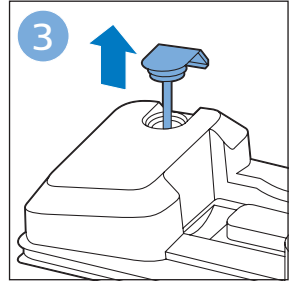

FC6904, FC6902

CP0178/01

www.philips.com/support

A diagram showing a white plastic case with a blue blade inserted into it. To the right is a circular icon containing a blue person symbol and a document with a warning sign. Below the case is the text 'CP0178/01' and a blue arrow pointing to the right. At the bottom right is the URL 'www.philips.com/support'.