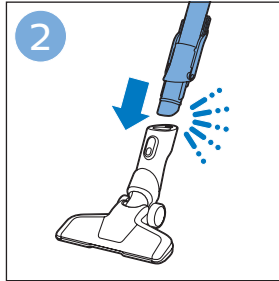

FC6904, FC6902

CP0178/01

www.philips.com/support

A diagram showing a white plastic case with a blue blade inserted into it. To the right is a circular icon containing a blue person symbol and a document with a warning sign. Below the case is the text 'CP0178/01' and a blue arrow pointing to the right. At the bottom right is the URL 'www.philips.com/support'.