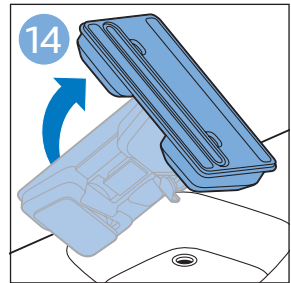

FC6904, FC6902

CP0178/01

www.philips.com/support

A diagram showing a white plastic case with a blue blade inserted into it. To the right is a circular icon containing a blue person symbol and a document with a warning sign. Below the case is the text 'CP0178/01' and a blue arrow pointing to the right. At the bottom right is the URL 'www.philips.com/support'.