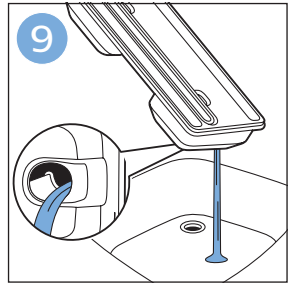

FC6904, FC6902

CP0178/01

www.philips.com/support

A diagram showing a white plastic case with a blue blade inserted into it. To the right is a circular icon containing a blue person symbol and a document with a warning sign. Below the case is the text 'CP0178/01' and a blue arrow pointing to the right. At the bottom right is the URL 'www.philips.com/support'.