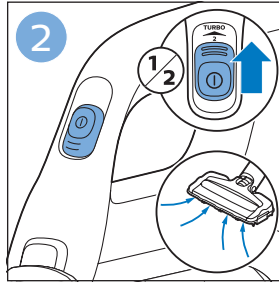

FC6904, FC6902

CP0178/01

www.philips.com/support

A diagram showing a white plastic case with a blue blade inserted into it. To the right is a circular icon containing a blue person symbol and a document with a warning sign. Below the case is the text 'CP0178/01' and a blue arrow pointing to the right. At the bottom right is the URL 'www.philips.com/support'.