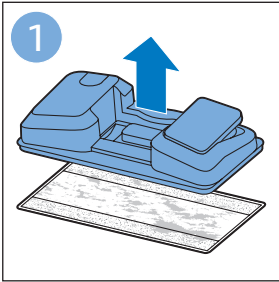

FC6904, FC6902

CP0178/01

www.philips.com/support

A diagram showing a white plastic case with a blue blade inserted into it. To the right is a circular icon containing a blue person symbol and a document with a warning sign. Below the case is the text 'CP0178/01' and a blue arrow pointing to the right. At the bottom right is the URL 'www.philips.com/support'.