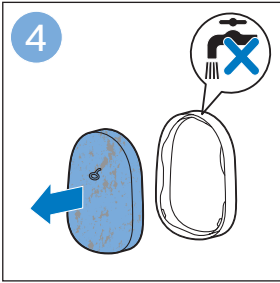

www.philips.com/support