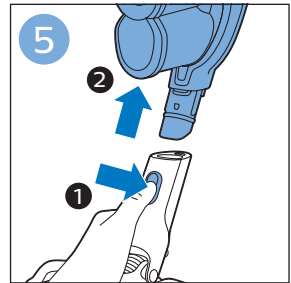

FC6904, FC6902

CP0178/01

www.philips.com/support

A diagram showing a white plastic case with a blue blade inserted into it. To the right is a circular icon containing a blue person symbol and a document with a warning sign. Below the case is the text 'CP0178/01' and a blue arrow pointing to the right. At the bottom right is the URL 'www.philips.com/support'.