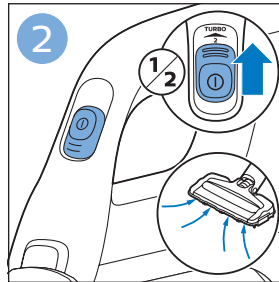

FC6904, FC6902

CP0178/01

www.philips.com/support

A diagram showing a white plastic case with a blue blade inserted into it. To the right is a circular icon containing a blue person symbol and a document with a warning sign. Below the case is the text 'CP0178/01' and a blue arrow pointing to the right. At the bottom right is the URL 'www.philips.com/support'.