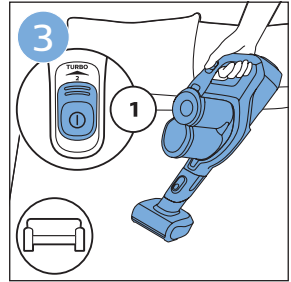

FC6904, FC6902

CP0178/01

www.philips.com/support

A diagram showing a white plastic case with a blue blade inserted into it. To the right is a circular icon containing a blue person symbol and a document with a warning sign. Below the case is the text 'CP0178/01' and a blue arrow pointing to the right. At the bottom right is the URL 'www.philips.com/support'.