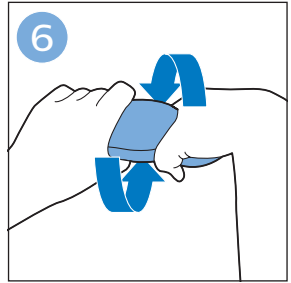

www.philips.com/support