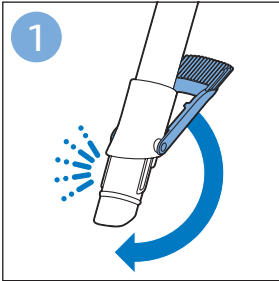

FC6904, FC6902

CP0178/01

www.philips.com/support

A diagram showing a white plastic case with a blue blade inserted into it. To the right is a circular icon containing a blue person symbol and a document with a warning sign. Below the case is the text 'CP0178/01' and a blue arrow pointing to the right. At the bottom right is the URL 'www.philips.com/support'.