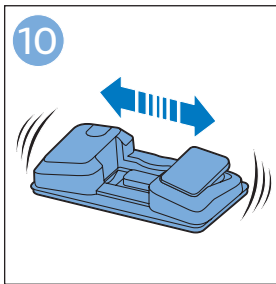

FC6904, FC6902

CP0178/01

www.philips.com/support

A diagram showing a white plastic case with a blue blade inserted into it. To the right is a circular icon containing a blue person symbol and a document with a warning sign. Below the case is the text 'CP0178/01' and a blue arrow pointing to the right. At the bottom right is the URL 'www.philips.com/support'.