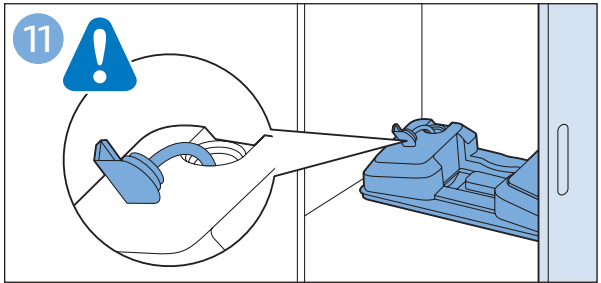

FC6904, FC6902

CP0178/01

www.philips.com/support

A diagram showing a white plastic case with a blue blade inserted into it. To the right is a circular icon containing a blue person symbol and a document with a warning sign. Below the case is the text 'CP0178/01' and a blue arrow pointing to the right. At the bottom right is the URL 'www.philips.com/support'.