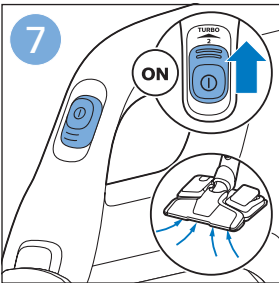

FC6904, FC6902

CP0178/01

www.philips.com/support

A diagram showing a white plastic case with a blue blade inserted into it. To the right is a circular icon containing a blue person symbol and a document with a warning sign. Below the case is the text 'CP0178/01' and a blue arrow pointing to the right. At the bottom right is the URL 'www.philips.com/support'.