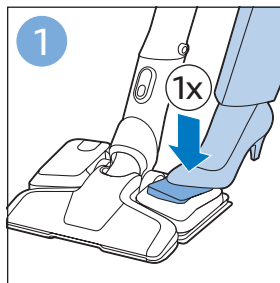

FC6904, FC6902

CP0178/01

www.philips.com/support

A diagram showing a white plastic case with a blue blade inserted into it. To the right is a circular icon containing a blue person symbol and a document with a warning sign. Below the case is the text 'CP0178/01' and a blue arrow pointing to the right. At the bottom right is the URL 'www.philips.com/support'.