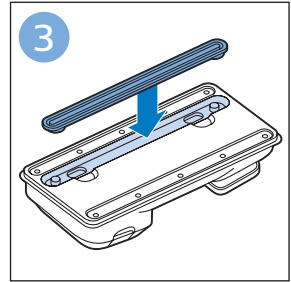

FC6904, FC6902

CP0178/01

www.philips.com/support

A diagram showing a white plastic case with a blue blade inserted into it. To the right is a circular icon containing a blue person symbol and a document with a warning sign. Below the case is the text 'CP0178/01' and a blue arrow pointing to the right. At the bottom right is the URL 'www.philips.com/support'.