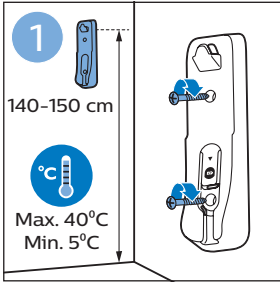

FC6904, FC6902

CP0178/01

www.philips.com/support

A diagram showing a white plastic case with a blue blade inserted into it. To the right is a circular icon containing a blue person symbol and a document with a warning sign. Below the case is the text 'CP0178/01' and a blue arrow pointing to the right. At the bottom right is the URL 'www.philips.com/support'.