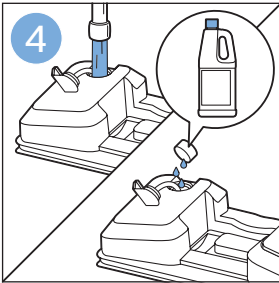

FC6904, FC6902

CP0178/01

www.philips.com/support

A diagram showing a white plastic case with a blue blade inserted into it. To the right is a circular icon containing a blue person symbol and a document with a warning sign. Below the case is the text 'CP0178/01' and a blue arrow pointing to the right. At the bottom right is the URL 'www.philips.com/support'.