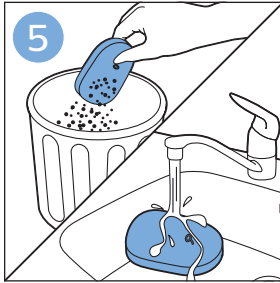

www.philips.com/support