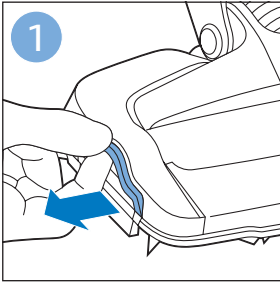

FC6904, FC6902