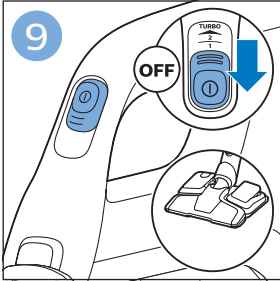

FC6904, FC6902

CP0178/01

www.philips.com/support

A diagram showing a white plastic case with a blue blade inserted into it. To the right is a circular icon containing a blue person symbol and a document with a warning sign. Below the case is the text 'CP0178/01' and a blue arrow pointing to the right. At the bottom right is the URL 'www.philips.com/support'.