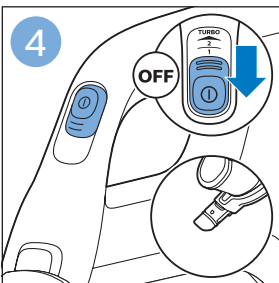

FC6904, FC6902

CP0178/01

www.philips.com/support

A diagram showing a white plastic case with a blue blade inserted into it. To the right is a circular icon containing a blue person symbol and a document with a warning sign. Below the case is the text 'CP0178/01' and a blue arrow pointing to the right. At the bottom right is the URL 'www.philips.com/support'.