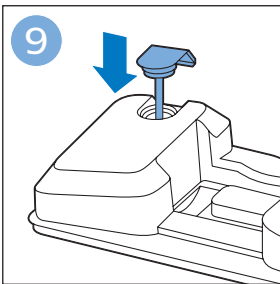

FC6904, FC6902

CP0178/01

www.philips.com/support

A diagram showing a white plastic case with a blue blade inserted into it. To the right is a circular icon containing a blue person symbol and a document with a warning sign. Below the case is the text 'CP0178/01' and a blue arrow pointing to the right. At the bottom right is the URL 'www.philips.com/support'.