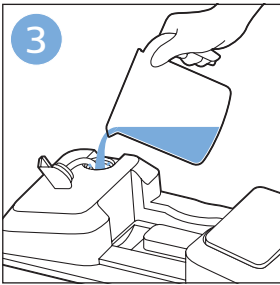

FC6904, FC6902

CP0178/01

www.philips.com/support

A diagram showing a white plastic case with a blue blade inserted into it. To the right is a circular icon containing a blue person symbol and a document with a warning sign. Below the case is the text 'CP0178/01' and a blue arrow pointing to the right. At the bottom right is the URL 'www.philips.com/support'.