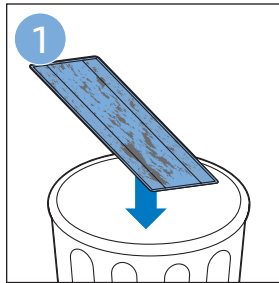

FC6904, FC6902

CP0178/01

www.philips.com/support

A diagram showing a white plastic case with a blue blade inserted into it. To the right is a circular icon containing a blue person symbol and a document with a warning sign. Below the case is the text 'CP0178/01' and a blue arrow pointing to the right. At the bottom right is the URL 'www.philips.com/support'.