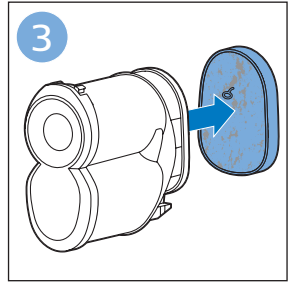

www.philips.com/support