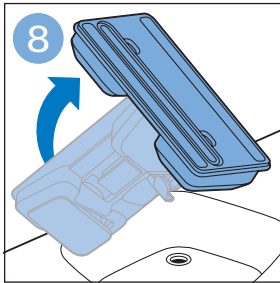

FC6904, FC6902

CP0178/01

www.philips.com/support

A diagram showing a white plastic case with a blue blade inserted into it. To the right is a circular icon containing a blue person symbol and a document with a warning sign. Below the case is the text 'CP0178/01' and a blue arrow pointing to the right. At the bottom right is the URL 'www.philips.com/support'.