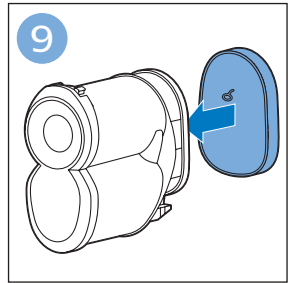

www.philips.com/support