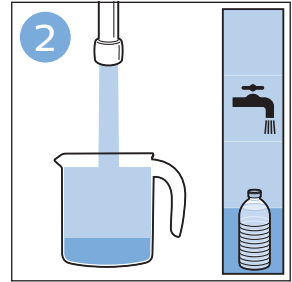

FC6904, FC6902

CP0178/01

www.philips.com/support

A diagram showing a white plastic case with a blue blade inserted into it. To the right is a circular icon containing a blue person symbol and a document with a warning sign. Below the case is the text 'CP0178/01' and a blue arrow pointing to the right. At the bottom right is the URL 'www.philips.com/support'.