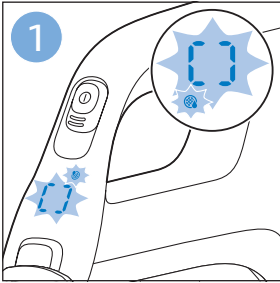

FC6904, FC6902

CP0178/01

www.philips.com/support

A diagram showing a white plastic case with a blue blade inserted into it. To the right is a circular icon containing a blue person symbol and a document with a warning sign. Below the case is the text 'CP0178/01' and a blue arrow pointing to the right. At the bottom right is the URL 'www.philips.com/support'.

www.philips.com/support

A diagram showing a person in a white suit using a stick vacuum cleaner. A blue arrow points from the person to a laptop. The laptop screen displays a blue 'i' icon with an arrow pointing to a support page. Below the laptop is the URL 'www.philips.com/support'.