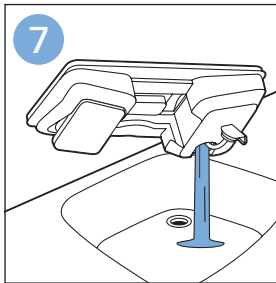

FC6904, FC6902

CP0178/01

www.philips.com/support

A diagram showing a white plastic case with a blue blade inserted into it. To the right is a circular icon containing a blue person symbol and a document with a warning sign. Below the case is the text 'CP0178/01' and a blue arrow pointing to the right. At the bottom right is the URL 'www.philips.com/support'.