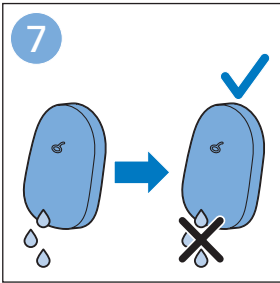

www.philips.com/support