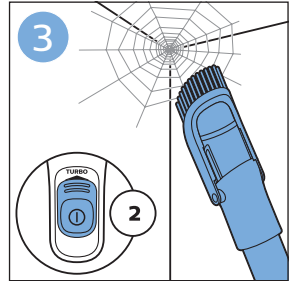

FC6904, FC6902

CP0178/01

www.philips.com/support

A diagram showing a white plastic case with a blue blade inserted into it. To the right is a circular icon containing a blue person symbol and a document with a warning sign. Below the case is the text 'CP0178/01' and a blue arrow pointing to the right. At the bottom right is the URL 'www.philips.com/support'.