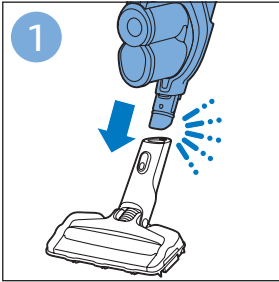

FC6904, FC6902

CP0178/01

www.philips.com/support

A diagram showing a white plastic case with a blue blade inserted into it. To the right is a circular icon containing a blue person symbol and a document with a warning sign. Below the case is the text 'CP0178/01' and a blue arrow pointing to the right. At the bottom right is the URL 'www.philips.com/support'.