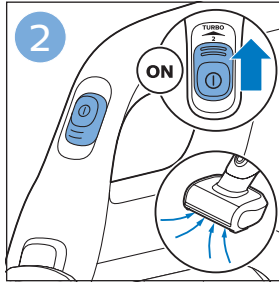

FC6904, FC6902

CP0178/01

www.philips.com/support

A diagram showing a white plastic case with a blue blade inserted into it. To the right is a circular icon containing a blue person symbol and a document with a warning sign. Below the case is the text 'CP0178/01' and a blue arrow pointing to the right. At the bottom right is the URL 'www.philips.com/support'.