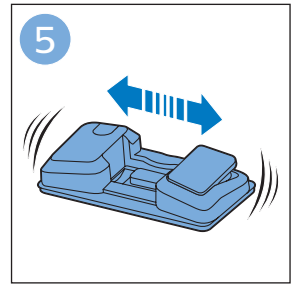

FC6904, FC6902

CP0178/01

www.philips.com/support

A diagram showing a white plastic case with a blue blade inserted into it. To the right is a circular icon containing a blue person symbol and a document with a warning sign. Below the case is the text 'CP0178/01' and a blue arrow pointing to the right. At the bottom right is the URL 'www.philips.com/support'.