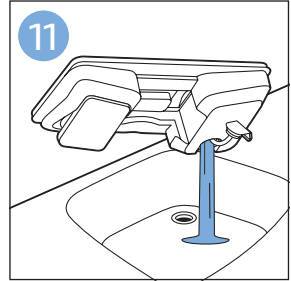

FC6904, FC6902

CP0178/01

www.philips.com/support

A diagram showing a white plastic case with a blue blade inserted into it. To the right is a circular icon containing a blue person symbol and a document with a warning sign. Below the case is the text 'CP0178/01' and a blue arrow pointing to the right. At the bottom right is the URL 'www.philips.com/support'.