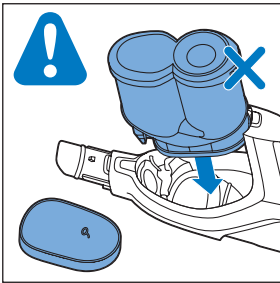

www.philips.com/support