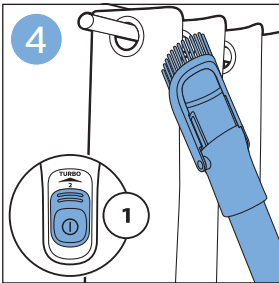

FC6904, FC6902

CP0178/01

www.philips.com/support

A diagram showing a white plastic case with a blue blade inserted into it. To the right is a circular icon containing a blue person symbol and a document with a warning sign. Below the case is the text 'CP0178/01' and a blue arrow pointing to the right. At the bottom right is the URL 'www.philips.com/support'.