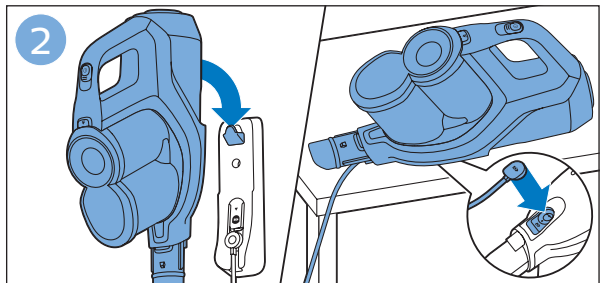

FC6904, FC6902

CP0178/01

www.philips.com/support

A diagram showing a white plastic case with a blue blade inserted into it. To the right is a circular icon containing a blue person symbol and a document with a warning sign. Below the case is the text 'CP0178/01' and a blue arrow pointing to the right. At the bottom right is the URL 'www.philips.com/support'.