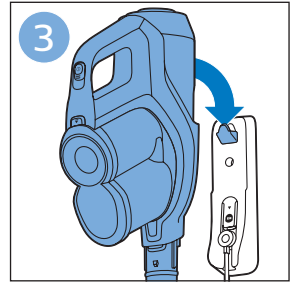

FC6904, FC6902

CP0178/01

www.philips.com/support

A diagram showing a white plastic case with a blue blade inserted into it. To the right is a circular icon containing a blue person symbol and a document with a warning sign. Below the case is the text 'CP0178/01' and a blue arrow pointing to the right. At the bottom right is the URL 'www.philips.com/support'.