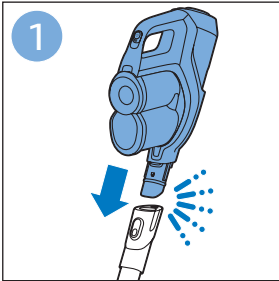

FC6904, FC6902

CP0178/01

www.philips.com/support

A diagram showing a white plastic case with a blue blade inserted into it. To the right is a circular icon containing a blue person symbol and a document with a warning sign. Below the case is the text 'CP0178/01' and a blue arrow pointing to the right. At the bottom right is the URL 'www.philips.com/support'.