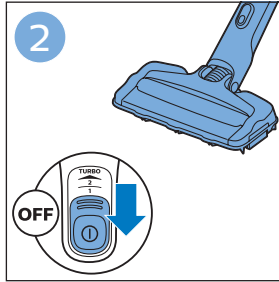

FC6904, FC6902

CP0178/01

www.philips.com/support

A diagram showing a white plastic case with a blue blade inserted into it. To the right is a circular icon containing a blue person symbol and a document with a warning sign. Below the case is the text 'CP0178/01' and a blue arrow pointing to the right. At the bottom right is the URL 'www.philips.com/support'.