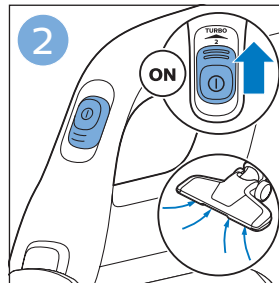

FC6904, FC6902

CP0178/01

www.philips.com/support

A diagram showing a white plastic case with a blue blade inserted into it. To the right is a circular icon containing a blue person symbol and a document with a warning sign. Below the case is the text 'CP0178/01' and a blue arrow pointing to the right. At the bottom right is the URL 'www.philips.com/support'.