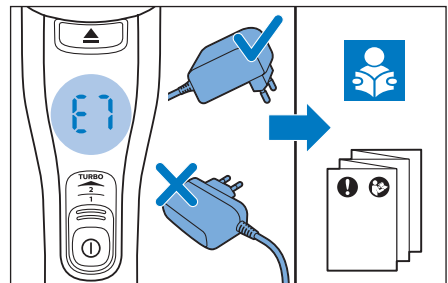

>75% recycled paper
>75% papier recyclé