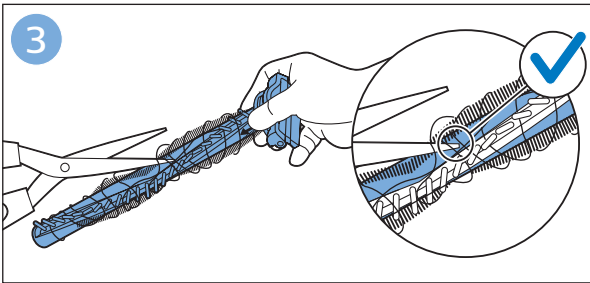

FC6904, FC6902