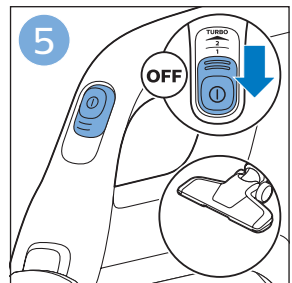

FC6904, FC6902

CP0178/01

www.philips.com/support

A diagram showing a white plastic case with a blue blade inserted into it. To the right is a circular icon containing a blue person symbol and a document with a warning sign. Below the case is the text 'CP0178/01' and a blue arrow pointing to the right. At the bottom right is the URL 'www.philips.com/support'.