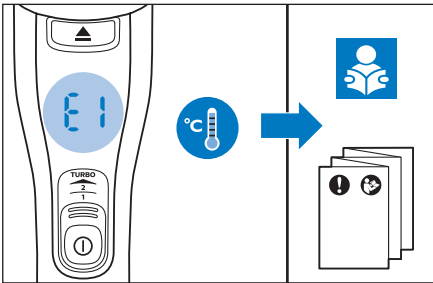

>75% recycled paper
>75% papier recyclé