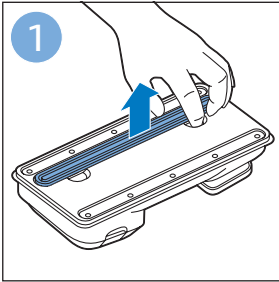

FC6904, FC6902

CP0178/01

www.philips.com/support

A diagram showing a white plastic case with a blue blade inserted into it. To the right is a circular icon containing a blue person symbol and a document with a warning sign. Below the case is the text 'CP0178/01' and a blue arrow pointing to the right. At the bottom right is the URL 'www.philips.com/support'.