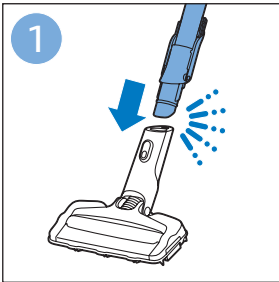

FC6904, FC6902

CP0178/01

www.philips.com/support

A diagram showing a white plastic case with a blue blade inserted into it. To the right is a circular icon containing a blue person symbol and a document with a warning sign. Below the case is the text 'CP0178/01' and a blue arrow pointing to the right. At the bottom right is the URL 'www.philips.com/support'.