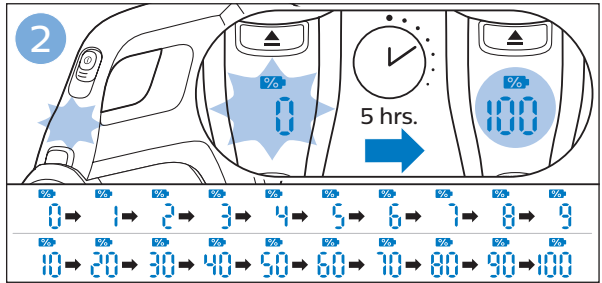

FC6904, FC6902

CP0178/01

www.philips.com/support

A diagram showing a white plastic case with a blue blade inserted into it. To the right is a circular icon containing a blue person symbol and a document with a warning sign. Below the case is the text 'CP0178/01' and a blue arrow pointing to the right. At the bottom right is the URL 'www.philips.com/support'.