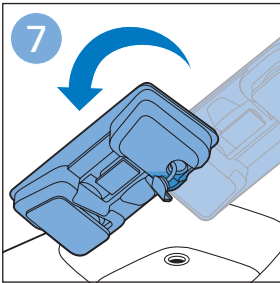

FC6904, FC6902

CP0178/01

www.philips.com/support

A diagram showing a white plastic case with a blue blade inserted into it. To the right is a circular icon containing a blue person symbol and a document with a warning sign. Below the case is the text 'CP0178/01' and a blue arrow pointing to the right. At the bottom right is the URL 'www.philips.com/support'.