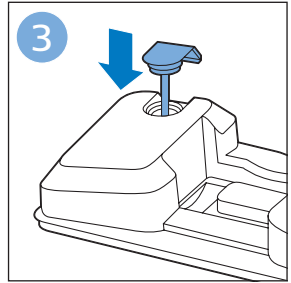

FC6904, FC6902

CP0178/01

www.philips.com/support

A diagram showing a white plastic case with a blue blade inserted into it. To the right is a circular icon containing a blue person symbol and a document with a warning sign. Below the case is the text 'CP0178/01' and a blue arrow pointing to the right. At the bottom right is the URL 'www.philips.com/support'.