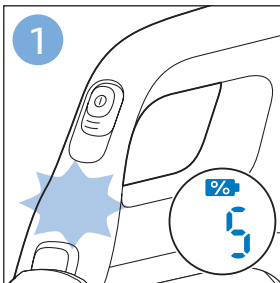

FC6904, FC6902

CP0178/01

www.philips.com/support

A diagram showing a white plastic case with a blue blade inserted into it. To the right is a circular icon containing a blue person symbol and a document with a warning sign. Below the case is the text 'CP0178/01' and a blue arrow pointing to the right. At the bottom right is the URL 'www.philips.com/support'.