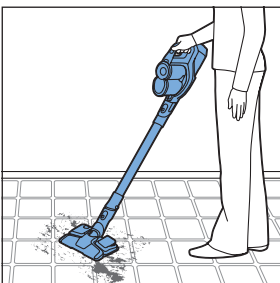

FC6904, FC6902

CP0178/01

www.philips.com/support

A diagram showing a white plastic case with a blue blade inserted into it. To the right is a circular icon containing a blue person symbol and a document with a warning sign. Below the case is the text 'CP0178/01' and a blue arrow pointing to the right. At the bottom right is the URL 'www.philips.com/support'.