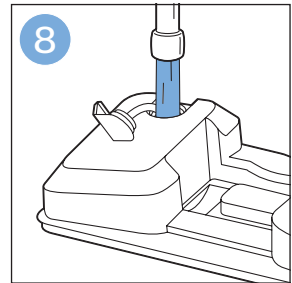

FC6904, FC6902

CP0178/01

www.philips.com/support

A diagram showing a white plastic case with a blue blade inserted into it. To the right is a circular icon containing a blue person symbol and a document with a warning sign. Below the case is the text 'CP0178/01' and a blue arrow pointing to the right. At the bottom right is the URL 'www.philips.com/support'.