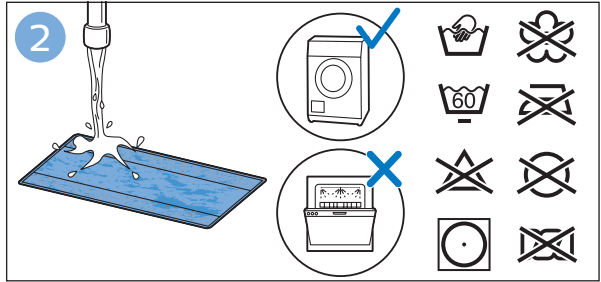

FC6904, FC6902

CP0178/01

www.philips.com/support

A diagram showing a white plastic case with a blue blade inserted into it. To the right is a circular icon containing a blue person symbol and a document with a warning sign. Below the case is the text 'CP0178/01' and a blue arrow pointing to the right. At the bottom right is the URL 'www.philips.com/support'.