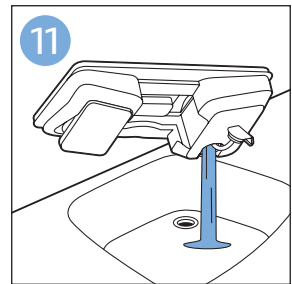

FC6904, FC6902

CP0178/01

www.philips.com/support

A diagram showing a white plastic case with a blue blade inserted into it. To the right is a circular icon containing a blue person symbol and a document with a warning sign. Below the case is the text 'CP0178/01' and a blue arrow pointing to the right. At the bottom right is the URL 'www.philips.com/support'.