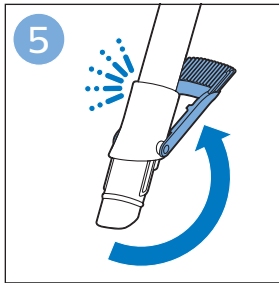

FC6904, FC6902

CP0178/01

www.philips.com/support

A diagram showing a white plastic case with a blue blade inserted into it. To the right is a circular icon containing a blue person symbol and a document with a warning sign. Below the case is the text 'CP0178/01' and a blue arrow pointing to the right. At the bottom right is the URL 'www.philips.com/support'.