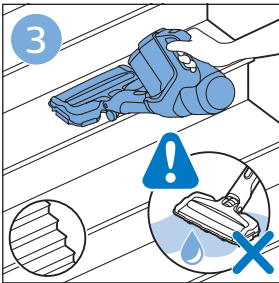

FC6904, FC6902

CP0178/01

www.philips.com/support

A diagram showing a white plastic case with a blue blade inserted into it. To the right is a circular icon containing a blue person symbol and a document with a warning sign. Below the case is the text 'CP0178/01' and a blue arrow pointing to the right. At the bottom right is the URL 'www.philips.com/support'.