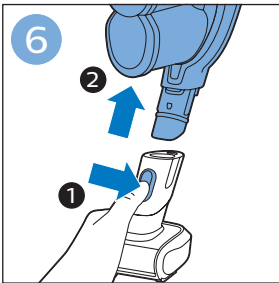

FC6904, FC6902

CP0178/01

www.philips.com/support

A diagram showing a white plastic case with a blue blade inserted into it. To the right is a circular icon containing a blue person symbol and a document with a warning sign. Below the case is the text 'CP0178/01' and a blue arrow pointing to the right. At the bottom right is the URL 'www.philips.com/support'.