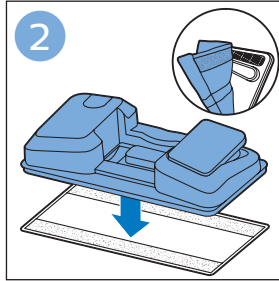

FC6904, FC6902

CP0178/01

www.philips.com/support

A diagram showing a white plastic case with a blue blade inserted into it. To the right is a circular icon containing a blue person symbol and a document with a warning sign. Below the case is the text 'CP0178/01' and a blue arrow pointing to the right. At the bottom right is the URL 'www.philips.com/support'.