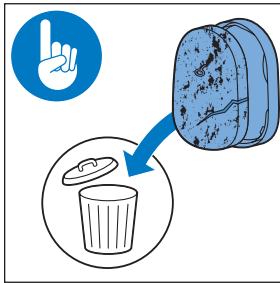

www.philips.com/support