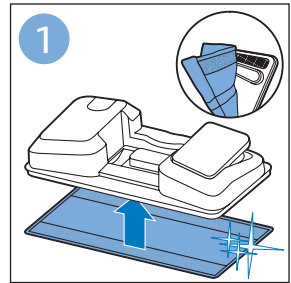

FC6904, FC6902

CP0178/01

www.philips.com/support

A diagram showing a white plastic case with a blue blade inserted into it. To the right is a circular icon containing a blue person symbol and a document with a warning sign. Below the case is the text 'CP0178/01' and a blue arrow pointing to the right. At the bottom right is the URL 'www.philips.com/support'.