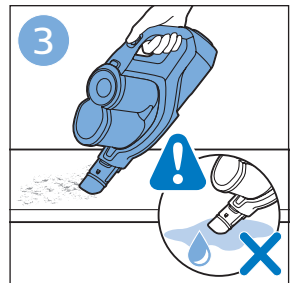

FC6904, FC6902

CP0178/01

www.philips.com/support

A diagram showing a white plastic case with a blue blade inserted into it. To the right is a circular icon containing a blue person symbol and a document with a warning sign. Below the case is the text 'CP0178/01' and a blue arrow pointing to the right. At the bottom right is the URL 'www.philips.com/support'.