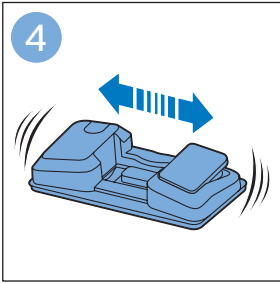

FC6904, FC6902

CP0178/01

www.philips.com/support

A diagram showing a white plastic case with a blue blade inserted into it. To the right is a circular icon containing a blue person symbol and a document with a warning sign. Below the case is the text 'CP0178/01' and a blue arrow pointing to the right. At the bottom right is the URL 'www.philips.com/support'.