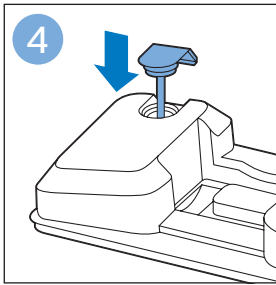

FC6904, FC6902

CP0178/01

www.philips.com/support

A diagram showing a white plastic case with a blue blade inserted into it. To the right is a circular icon containing a blue person symbol and a document with a warning sign. Below the case is the text 'CP0178/01' and a blue arrow pointing to the right. At the bottom right is the URL 'www.philips.com/support'.