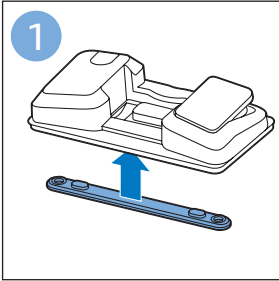

FC6904, FC6902

CP0178/01

www.philips.com/support

A diagram showing a white plastic case with a blue blade inserted into it. To the right is a circular icon containing a blue person symbol and a document with a warning sign. Below the case is the text 'CP0178/01' and a blue arrow pointing to the right. At the bottom right is the URL 'www.philips.com/support'.