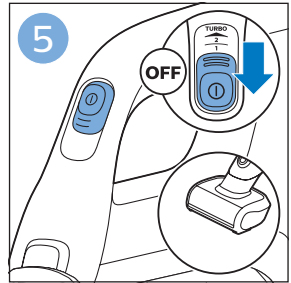

FC6904, FC6902

CP0178/01

www.philips.com/support

A diagram showing a white plastic case with a blue blade inserted into it. To the right is a circular icon containing a blue person symbol and a document with a warning sign. Below the case is the text 'CP0178/01' and a blue arrow pointing to the right. At the bottom right is the URL 'www.philips.com/support'.