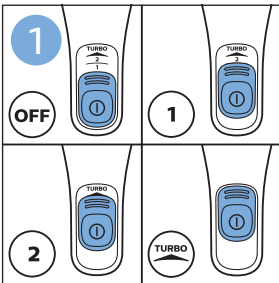

FC6904, FC6902

CP0178/01

www.philips.com/support

A diagram showing a white plastic case with a blue blade inserted into it. To the right is a circular icon containing a blue person symbol and a document with a warning sign. Below the case is the text 'CP0178/01' and a blue arrow pointing to the right. At the bottom right is the URL 'www.philips.com/support'.

www.philips.com/support

A diagram showing a person in a white suit using a stick vacuum cleaner. A blue arrow points from the person to a laptop. The laptop screen displays a blue 'i' icon with an arrow pointing to a support page. Below the laptop is the URL 'www.philips.com/support'.