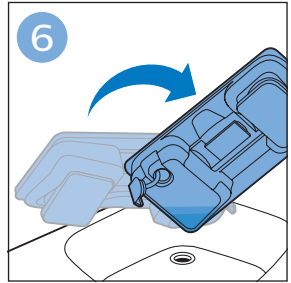

FC6904, FC6902

CP0178/01

www.philips.com/support

A diagram showing a white plastic case with a blue blade inserted into it. To the right is a circular icon containing a blue person symbol and a document with a warning sign. Below the case is the text 'CP0178/01' and a blue arrow pointing to the right. At the bottom right is the URL 'www.philips.com/support'.