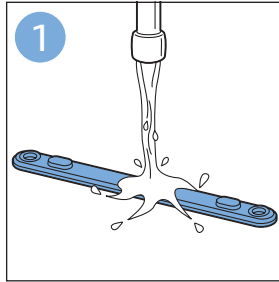

FC6904, FC6902

CP0178/01

www.philips.com/support

A diagram showing a white plastic case with a blue blade inserted into it. To the right is a circular icon containing a blue person symbol and a document with a warning sign. Below the case is the text 'CP0178/01' and a blue arrow pointing to the right. At the bottom right is the URL 'www.philips.com/support'.