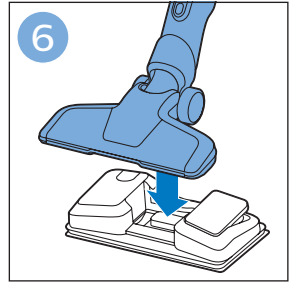

FC6904, FC6902

CP0178/01

www.philips.com/support

A diagram showing a white plastic case with a blue blade inserted into it. To the right is a circular icon containing a blue person symbol and a document with a warning sign. Below the case is the text 'CP0178/01' and a blue arrow pointing to the right. At the bottom right is the URL 'www.philips.com/support'.