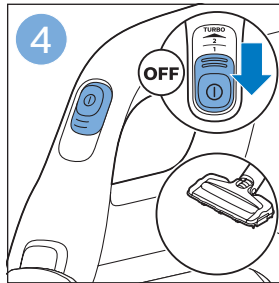

FC6904, FC6902

CP0178/01

www.philips.com/support

A diagram showing a white plastic case with a blue blade inserted into it. To the right is a circular icon containing a blue person symbol and a document with a warning sign. Below the case is the text 'CP0178/01' and a blue arrow pointing to the right. At the bottom right is the URL 'www.philips.com/support'.