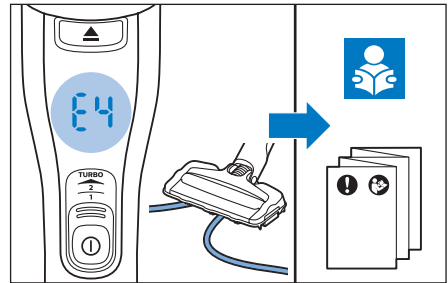

>75% recycled paper
>75% papier recyclé