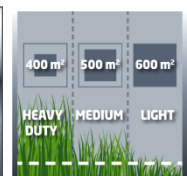

Logistic Data

- Product weight 16.5 kg
- Gross weight single packaging 21.3 kg
- Dimensions single packaging 820 x 480 x 445 mm
- Pieces per export carton 1 Pieces
- Gross weight export carton 26 kg
- Dimensions export carton 825 x 480 x 445 mm
- Container quantity (20"/40"/40"HC) 165 | 330 | 390