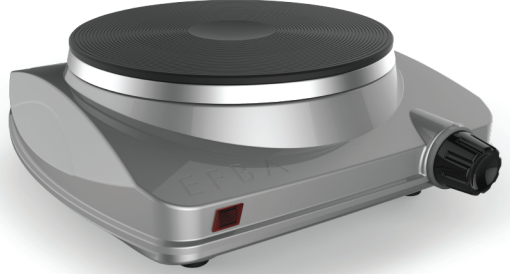

EFBA-815

Cook Master

- Thermostat Control
- Electrostatic Paint

Dimensions : 100x528x280 mm
1500W / 220-240V / 50/60Hz

Loading Capacity	40HQ 4800 Pcs	Truck 6150 Pcs