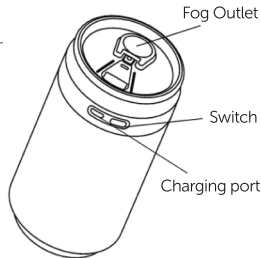

EN

Humidifier Instructions

Product parameter

Product Name: Gelius Pro Portable Humidifier AIR+
Product Model: GP-HU-01
Working Voltage: DC5V
Working Current: 400MA
Rated Power: 2W
Spray Quantity: 30-40ML/H
Water tank capacity: 260ML
Material: PC/ABS
Product weight: 98G
Product size: 64X64X124mm