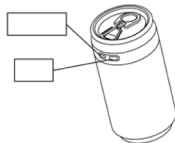

Access Power Supply, Light Press Switch, Product Work

Matters needing attention

UA

Зволожувач повітря Інструкція

Параметри продукту

Назва: Gelius Pro Portable Humidifier AIR+
Модель: GP-HU-01
Робоча напруга: DC5V
Робочий струм: 400MA
Потужність: 2W
Ефективність: 30-40Мл/год
Ємність: 260МЛ
Матеріал: Пластик
Вага: 98гр
Розміри: 64X64X124мм